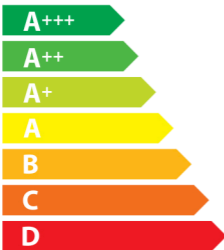

ENERG

енергия · ενεργεια

Y

IJA

IE

IA

FRANKE

340.0679.889

FMY839HE

A+

43

kWh/annum

ABCDEFG

A**B**CDEFG

67 dB

65/2014